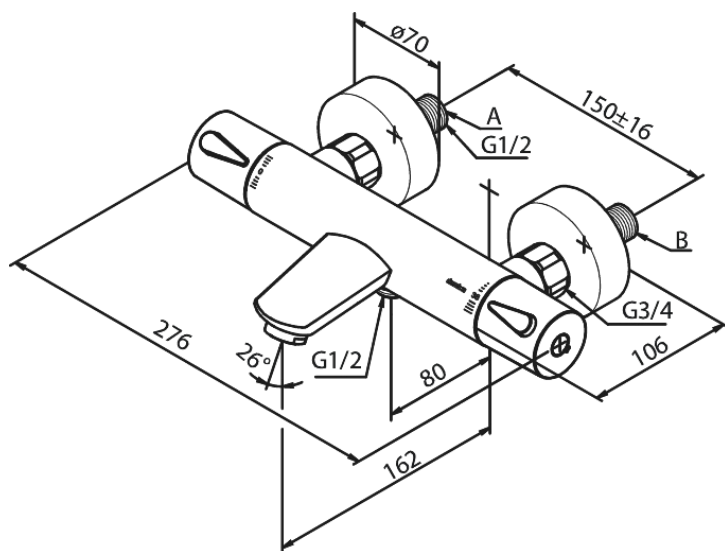

FM Mattsson Mora Group Denmark
Hvidkærvej 48, 5250 Odense SV, DK-56416218

+45 88 33 00 34 damixa-international@fmm-mora.com

Mere information på damixa.com

damixa